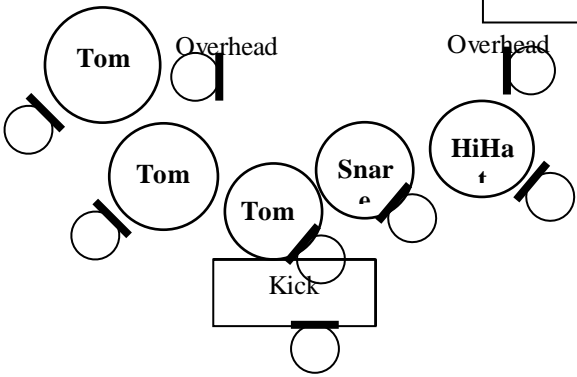

GUITAR

Frank
Wireless System
2,4 GHz

230 V

Combo
2x12"

DRUMS
Kay

3
MONITOR

BASS

Andreas
Wireless System
2,4 GHz

230 V

Combo
Line Out

2x10"

BACKING VOCAL

Frank

2
MONITOR

LEAD VOCAL

Ralf

Wireless,
wenn mögl.

Tellerstativ
Schnellverstellung

1
MONITOR

BACKING VOCAL

Abo

2
MONITOR